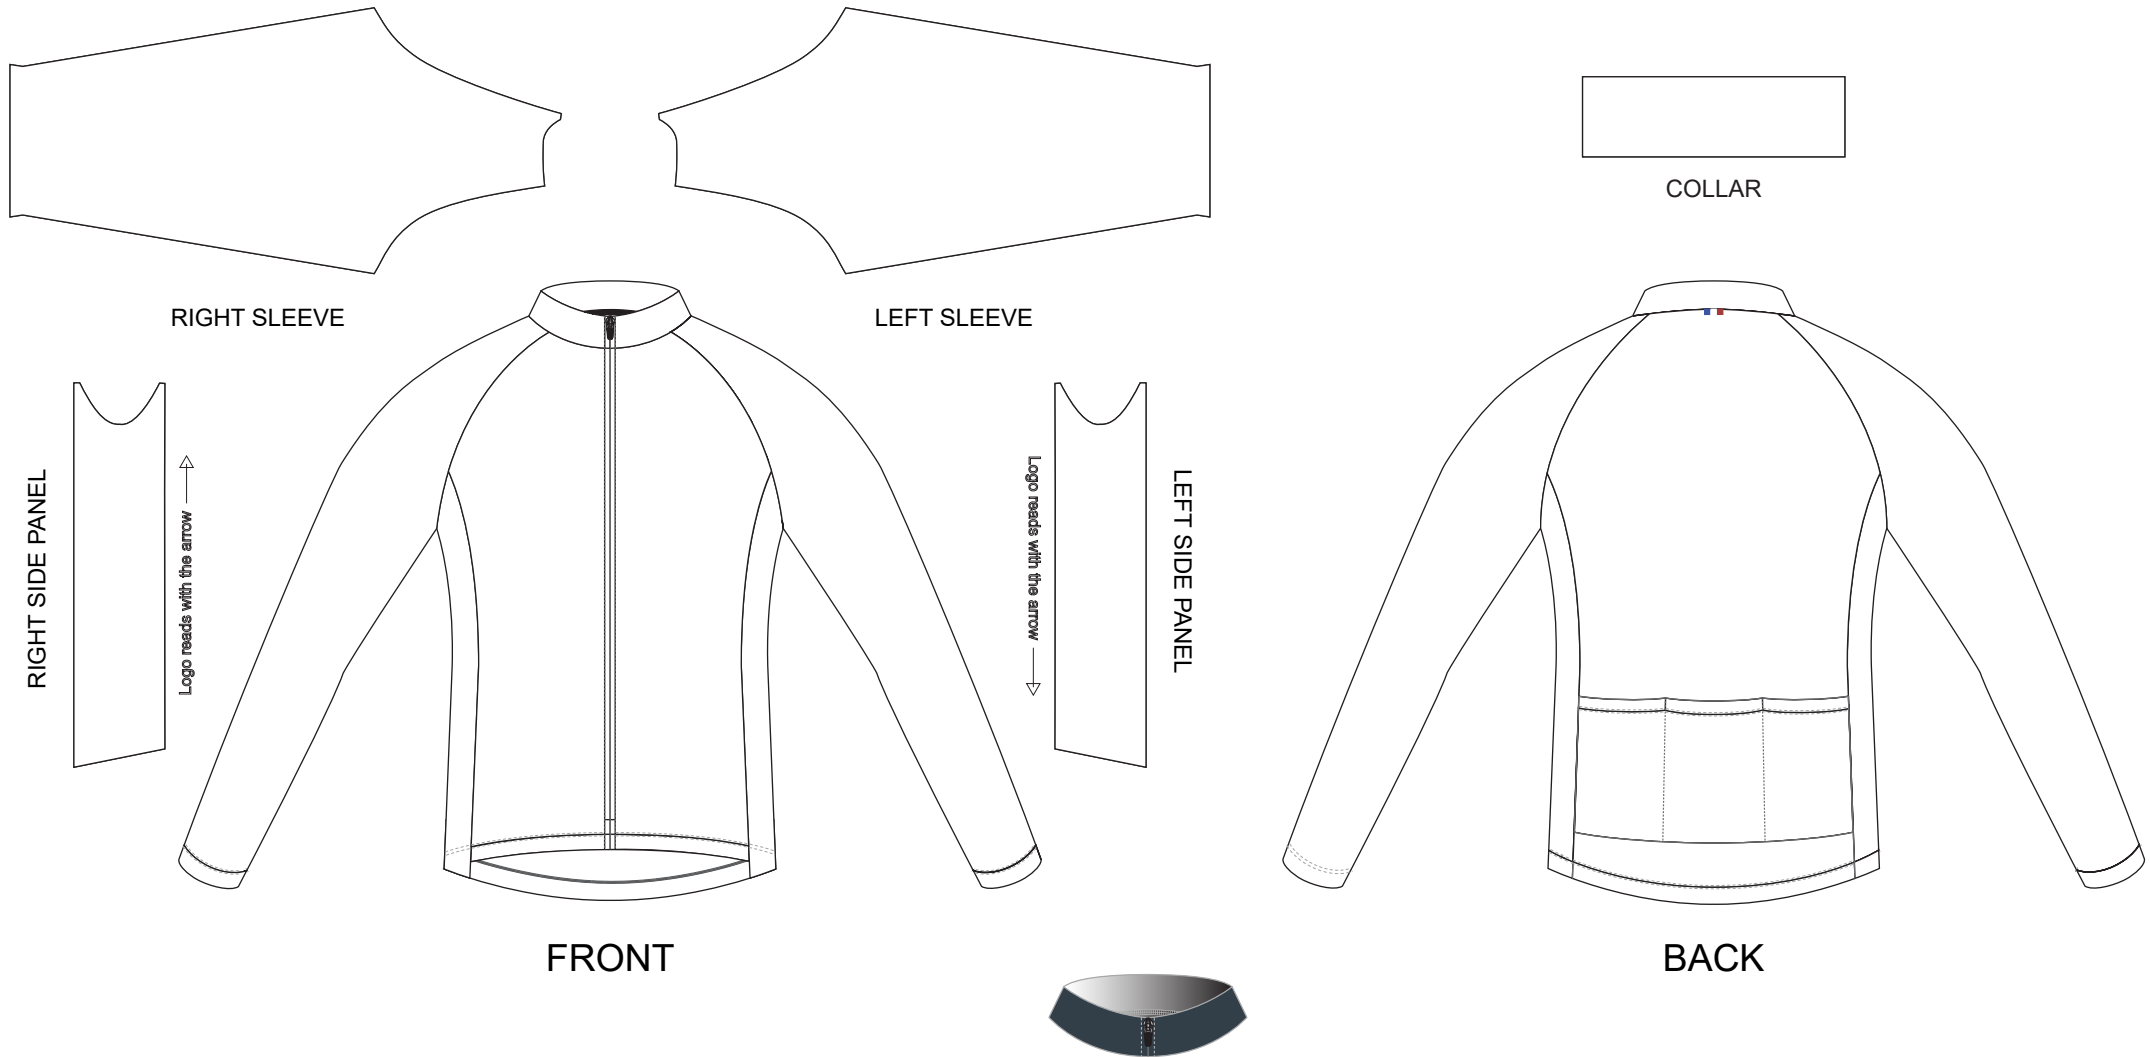

Sommet Apparel Template Rain/lite

MARK ONE	PANTONES USED/COLOR CODES	OTHER NOTES	SPECIAL	<input type="checkbox"/> NAME \$5.00 PR
<input type="checkbox"/> F			<input type="checkbox"/> EXPOSED ZIPPER	<input type="checkbox"/> WHITE ZIPPER
<input type="checkbox"/> M				<input type="checkbox"/> BLACK ZIPPER

Cycling Jacket (E07 WINDTEX LITE 130 GSM(old name WINDTEX SPRING 130 GSM))	5-24 pcs	25-49 pcs	50-99 pcs
	\$90.00	\$85.00	\$80.00

CONTACT US AT CONTACT@SOMMETAPPAREL.COM FOR MORE QUESTIONS

Sommet Cycling Jacket

■ Male

■ Female

Note: All measurements are approximate.

■ CM