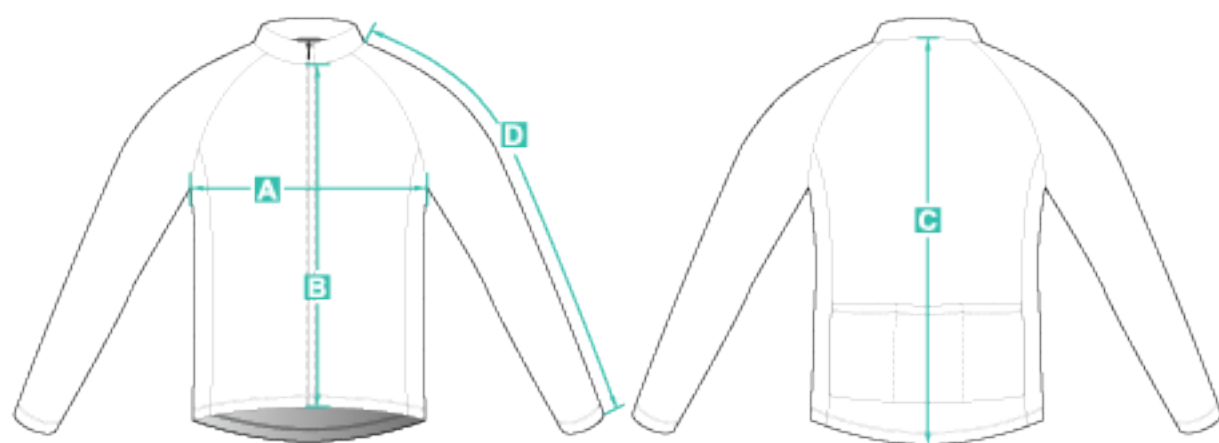

Sommet Apparel Template Rain/lite

MARK ONE	PANTONES USED/COLOR CODES	OTHER NOTES	SPECIAL	<input type="checkbox"/> NAME \$5.00 PR
<input type="checkbox"/> F			<input type="checkbox"/> EXPOSED ZIPPER	<input type="checkbox"/> WHITE ZIPPER
<input type="checkbox"/> M				<input type="checkbox"/> BLACK ZIPPER

Cycling Jacket (E07 WINDTEX LITE 130 GSM(old name WINDTEX SPRING 130 GSM))	5-24 pcs	25-49 pcs	50-99 pcs
	\$90.00	\$85.00	\$80.00

CONTACT US AT CONTACT@SOMMETAPPAREL.COM FOR MORE QUESTIONS

Sommet Cycling Jacket

	XS	S	M	LG	XL
A_{1/2}	43-45.5	45.5-48	48-50.5	50.5-53	53-55.5
A_{1/2}	42-44	44-46	46-48	48-50	50-52
B	50-52	51-53	52-54	53-55	53.5-55.5
B	50-52	52-54	54-56	56-58	58-60
C	69-71	70-72	71-73	72-74	74-76
C	61-63	63-65	65-67	67-69	69-71
D	80-82	82-84	83-85	85-87	87-89
D	71-73	72.5-74.5	74.5-76.5	76.5-78.5	78.5-80.5