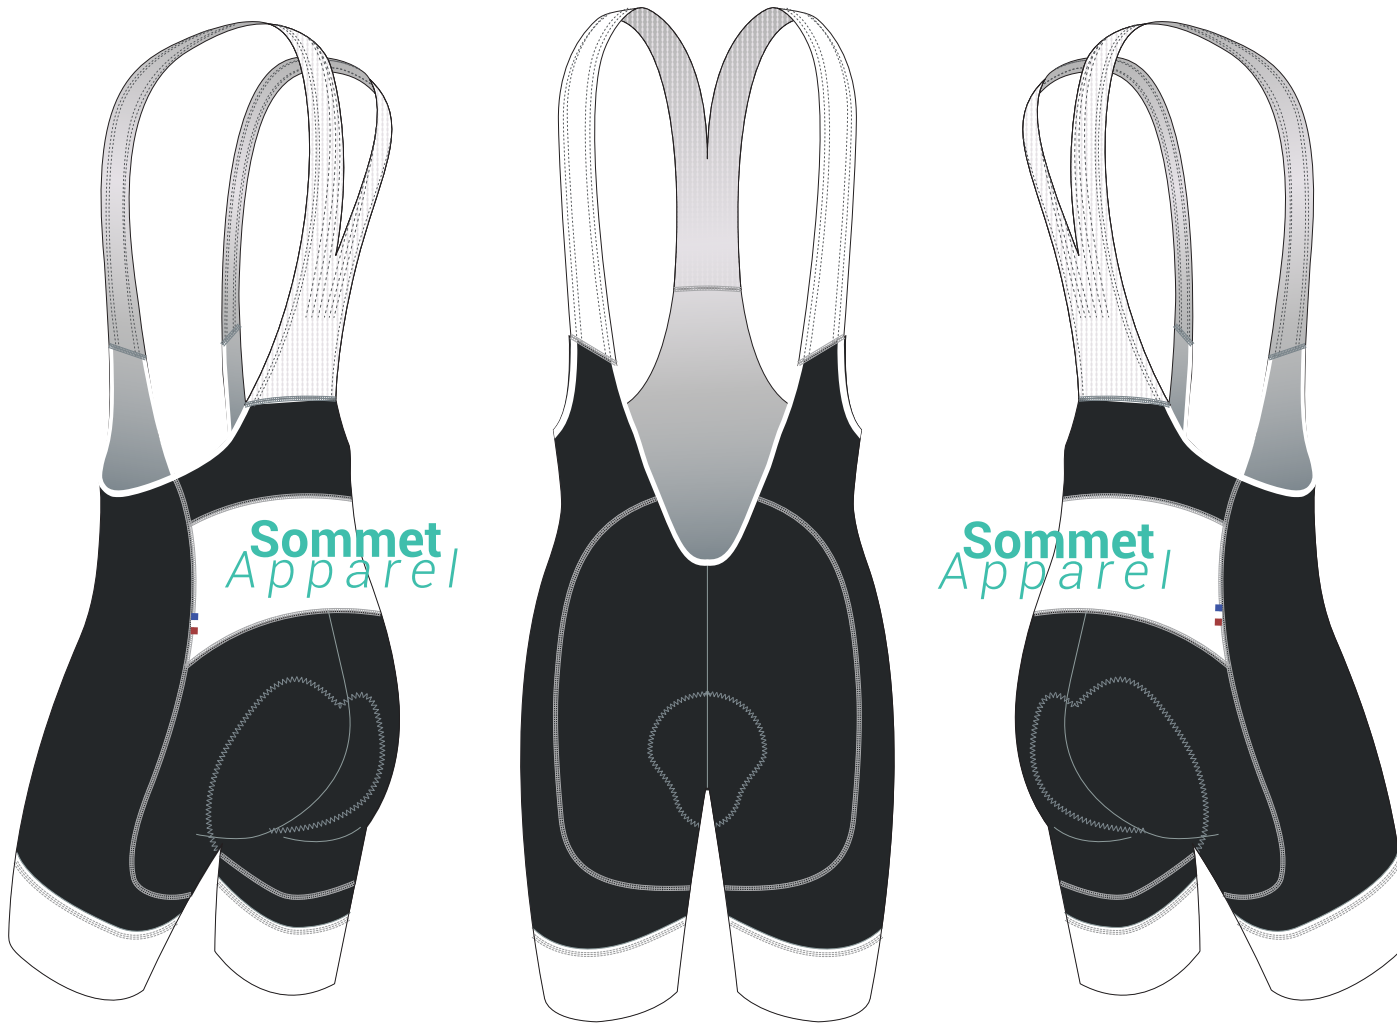

Sommet Apparel Template Pro Summer

MARK ONE	PANTONES USED/COLOR CODES	OTHER NOTES	SPECIAL
<div style="display: flex; flex-direction: column; gap: 5px;"> <div style="border: 1px solid pink; padding: 2px; width: 20px; text-align: center;">F</div> <div style="border: 1px solid blue; padding: 2px; width: 20px; text-align: center;">M</div> </div>			

Cycling Bib short
 (MODA 240 GSM + MODA Black 200 GSM or E126 KONIX BLACK 220 GSM + AERO bib brace , EIT Endurance Anatomic Chamois, 7.5 cm FORZA Silicon Injected Power Band Black, Flatlock)

5-24 pcs	25-49 pcs	50-99 pcs
\$115.00	\$110.00	\$100.00

Male

Female

CM

Note: All measurements are approximate.