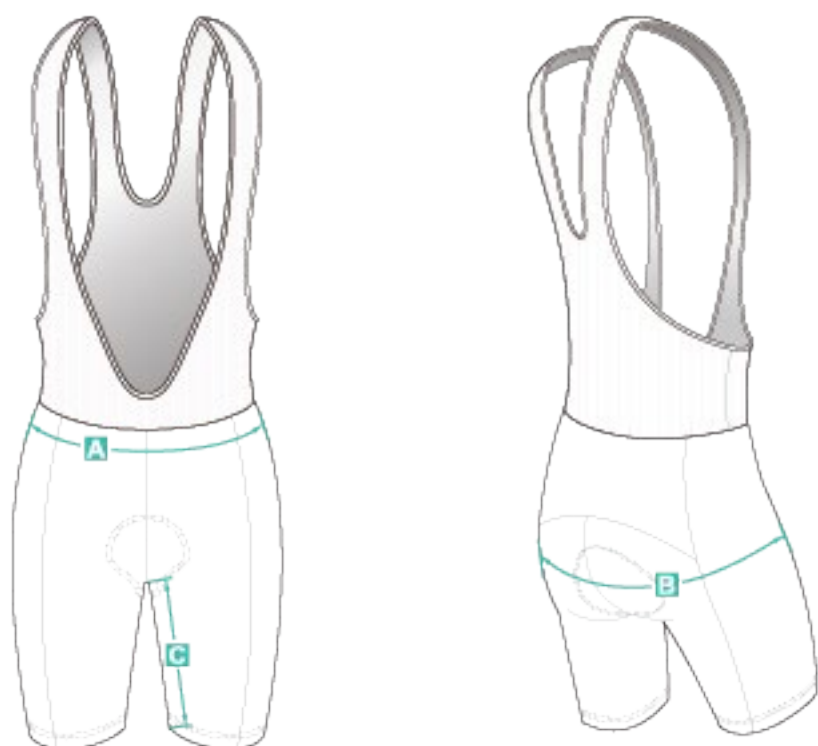

Sommet Apparel Template Pro Summer

MARK ONE	PANTONES USED/COLOR CODES	OTHER NOTES	SPECIAL
<div style="display: flex; flex-direction: column; gap: 5px;"> <div style="border: 1px solid pink; padding: 2px; width: 20px; text-align: center;">F</div> <div style="border: 1px solid blue; padding: 2px; width: 20px; text-align: center;">M</div> </div>			

Cycling Bib short
 (MODA 240 GSM + MODA Black 200 GSM or E126 KONIX BLACK 220 GSM + AERO bib brace , EIT Endurance Anatomic Chamois, 7.5 cm FORZA Silicon Injected Power Band Black, Flatlock)

5-24 pcs	25-49 pcs	50-99 pcs
\$115.00	\$110.00	\$100.00

CONTACT US AT CONTACT@SOMMETAPPAREL.COM FOR MORE QUESTIONS

SOMMET_APPAREL

Sommet Apparel Bib Guide

	XS	S	M	LG	XL
A_{1/2}	25-27	27-29	29-31	31-33	35-37
A_{1/2}	23-25	25-27	27-31	29-31	33-35
B_{1/2}	29-31	31-33	33-35	35-37	37-39
B_{1/2}	27-29	29-31	31-33	33-35	37-39
C	23-24.5	24-25.5	25-26.5	26-27.5	27-28.5
C	15-16.5	16-17.5	17-18.5	18-19.5	20-21.5

Male

Female

CM

Note: All measurements are approximate.