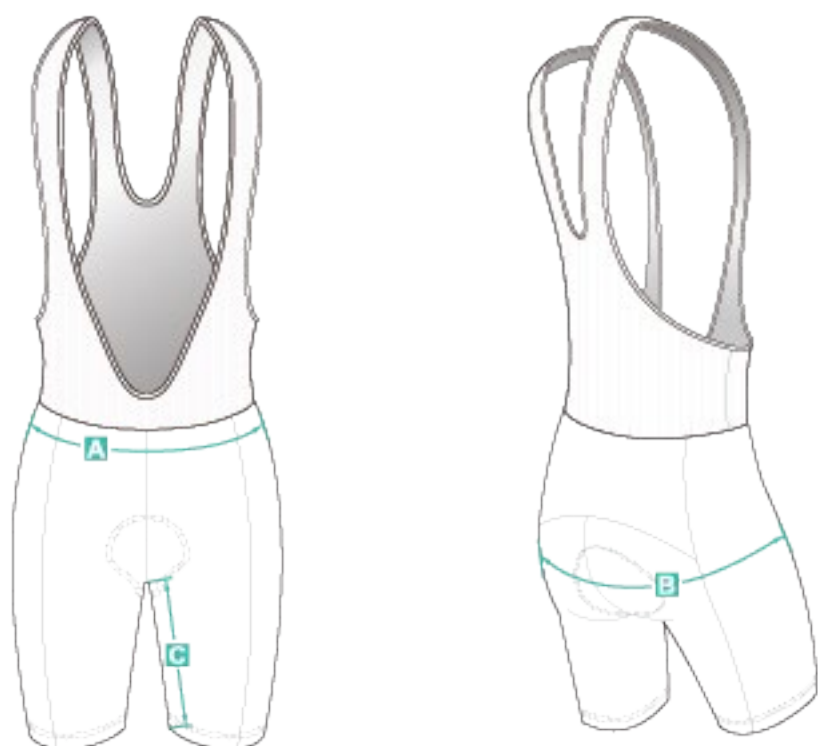

Sommet Apparel Template Pro Summer

MARK ONE	PANTONES USED/COLOR CODES	OTHER NOTES	SPECIAL
<div style="display: flex; flex-direction: column; gap: 5px;"> <div style="border: 1px solid pink; padding: 2px; width: 20px; text-align: center;">F</div> <div style="border: 1px solid blue; padding: 2px; width: 20px; text-align: center;">M</div> </div>			

Cycling Bib short
 (MODA 240 GSM + MODA Black 200 GSM or E126 KONIX BLACK 220 GSM + AERO bib brace , EIT Endurance Anatomic Chamois, 7.5 cm FORZA Silicon Injected Power Band Black, Flatlock)

5-24 pcs	25-49 pcs	50-99 pcs
\$115.00	\$110.00	\$100.00

CONTACT US AT CONTACT@SOMMETAPPAREL.COM FOR MORE QUESTIONS

SOMMET_APPAREL

Sommet Apparel Bib Guide

	XS	S	M	LG	XL
A_{1/2}	25-27	27-29	29-31	31-33	35-37
A_{1/2}	23-25	25-27	27-31	29-31	33-35
B_{1/2}	29-31	31-33	33-35	35-37	37-39
B_{1/2}	27-29	29-31	31-33	33-35	37-39
C	23-24.5	24-25.5	25-26.5	26-27.5	27-28.5
C	15-16.5	16-17.5	17-18.5	18-19.5	20-21.5

Male

Female

CM

Note: All measurements are approximate.

Sommet Apparel Bib Guide

	XS	S	M	LG	XL
A_{1/2}	25-27	27-29	29-31	31-33	35-37
A_{1/2}	23-25	25-27	27-31	29-31	33-35
B_{1/2}	29-31	31-33	33-35	35-37	37-39
B_{1/2}	27-29	29-31	31-33	33-35	37-39
C	23-24.5	24-25.5	25-26.5	26-27.5	27-28.5
C	15-16.5	16-17.5	17-18.5	18-19.5	20-21.5