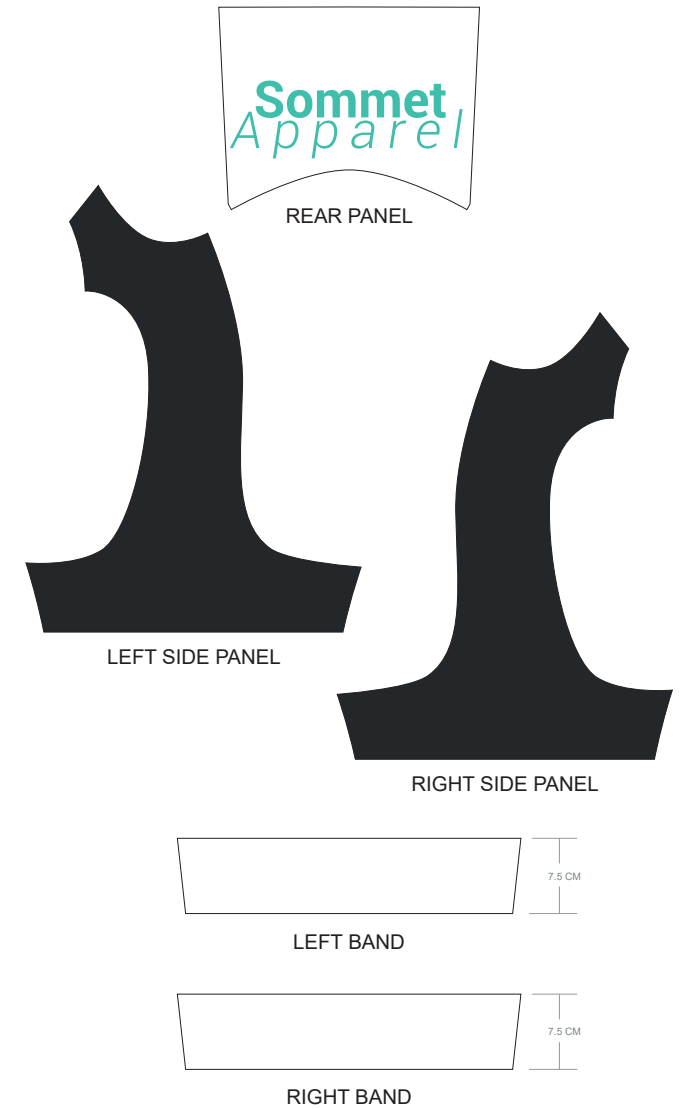

Sommet Apparel Template Pro Summer

MARK ONE	PANTONES USED/COLOR CODES	OTHER NOTES	SPECIAL
<div style="display: flex; flex-direction: column; gap: 5px;"> <div style="border: 1px solid pink; padding: 2px; width: 20px; text-align: center;">F</div> <div style="border: 1px solid blue; padding: 2px; width: 20px; text-align: center;">M</div> </div>			

Cycling Bib short
 (MODA 240 GSM + MODA Black 200 GSM or E126 KONIX BLACK 220 GSM + AERO bib brace , EIT Endurance Anatomic Chamois, 7.5 cm FORZA Silicon Injected Power Band Black, Flatlock)

5-24 pcs	25-49 pcs	50-99 pcs
\$115.00	\$110.00	\$100.00

CONTACT US AT CONTACT@SOMMETAPPAREL.COM FOR MORE QUESTIONS

SOMMET_APPAREL

Sommet Apparel Bib Guide

	XS	S	M	LG	XL
A_{1/2}	25-27	27-29	29-31	31-33	35-37
A_{1/2}	23-25	25-27	27-31	29-31	33-35
B_{1/2}	29-31	31-33	33-35	35-37	37-39
B_{1/2}	27-29	29-31	31-33	33-35	37-39
C	23-24.5	24-25.5	25-26.5	26-27.5	27-28.5
C	15-16.5	16-17.5	17-18.5	18-19.5	20-21.5

Male

Female

CM

Note: All measurements are approximate.

Sommet Apparel Bib Guide

	XS	S	M	LG	XL
A_{1/2}	25-27	27-29	29-31	31-33	35-37
A_{1/2}	23-25	25-27	27-31	29-31	33-35
B_{1/2}	29-31	31-33	33-35	35-37	37-39
B_{1/2}	27-29	29-31	31-33	33-35	37-39
C	23-24.5	24-25.5	25-26.5	26-27.5	27-28.5
C	15-16.5	16-17.5	17-18.5	18-19.5	20-21.5